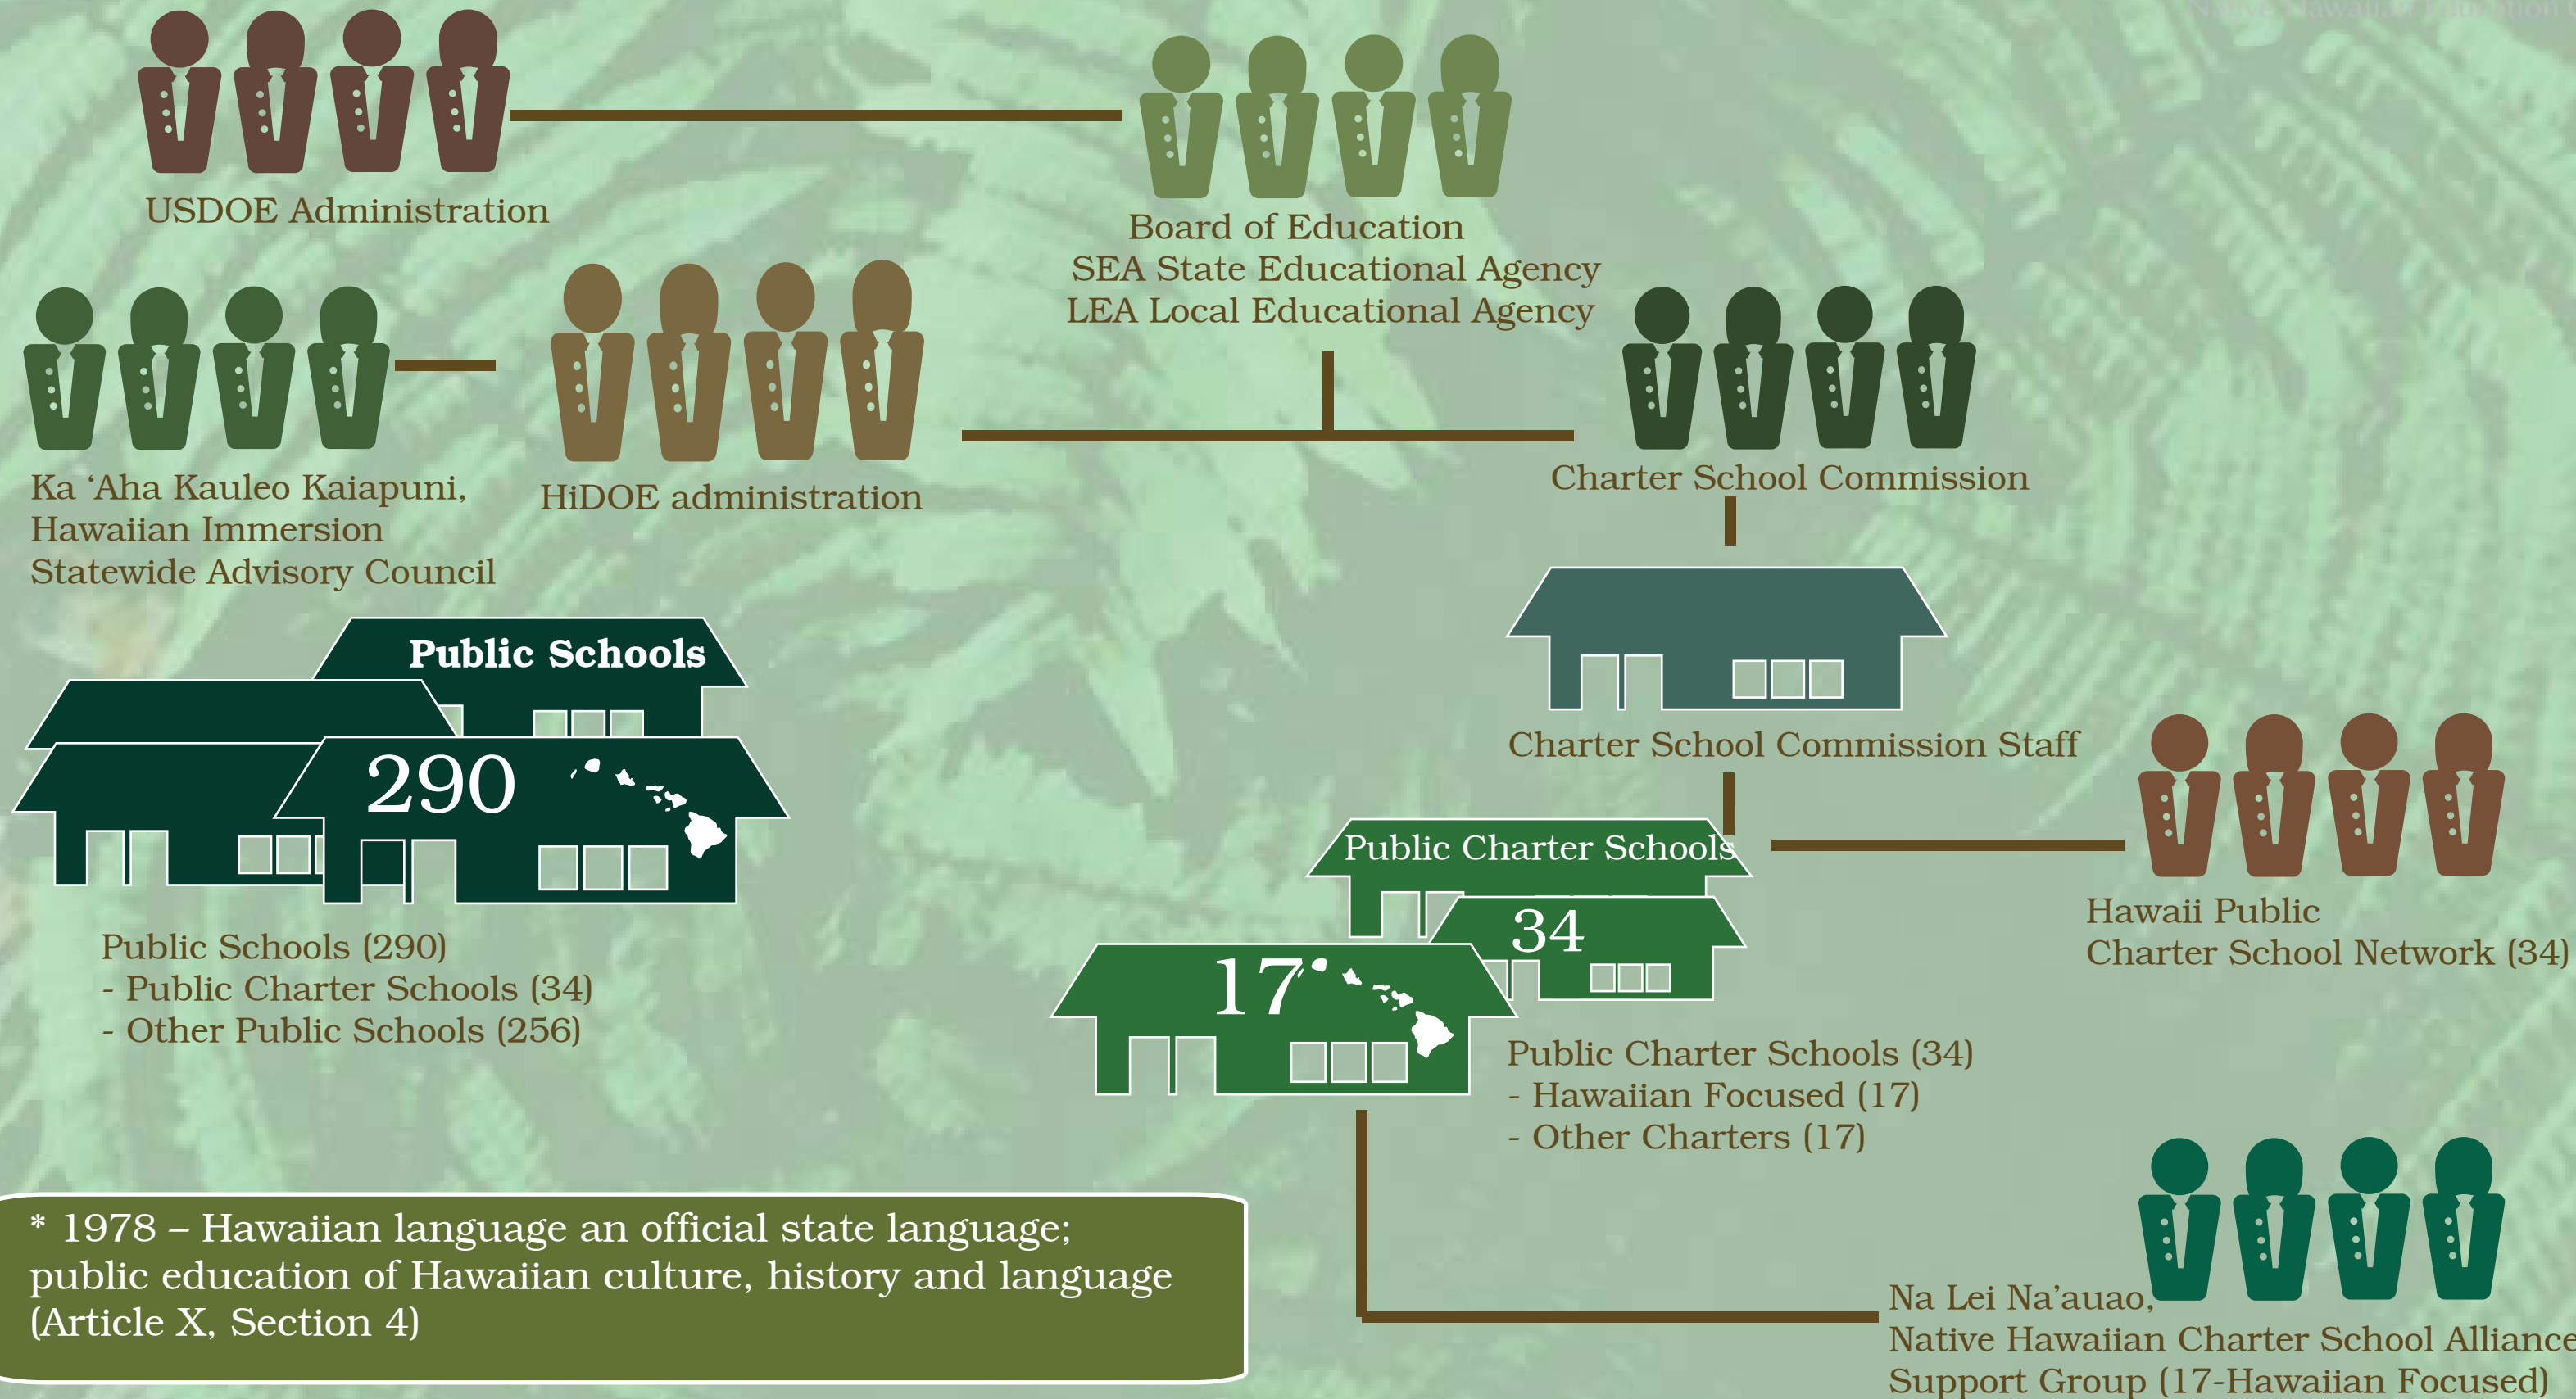

K-12 Public Education Constructs

Native Hawaiian Education Council
735 Bishop Street, Suite 224, Honolulu, HI 96813
(808) 523-6432 www.nhec.org

* 1978 – Hawaiian language an official state language; public education of Hawaiian culture, history and language (Article X, Section 4)